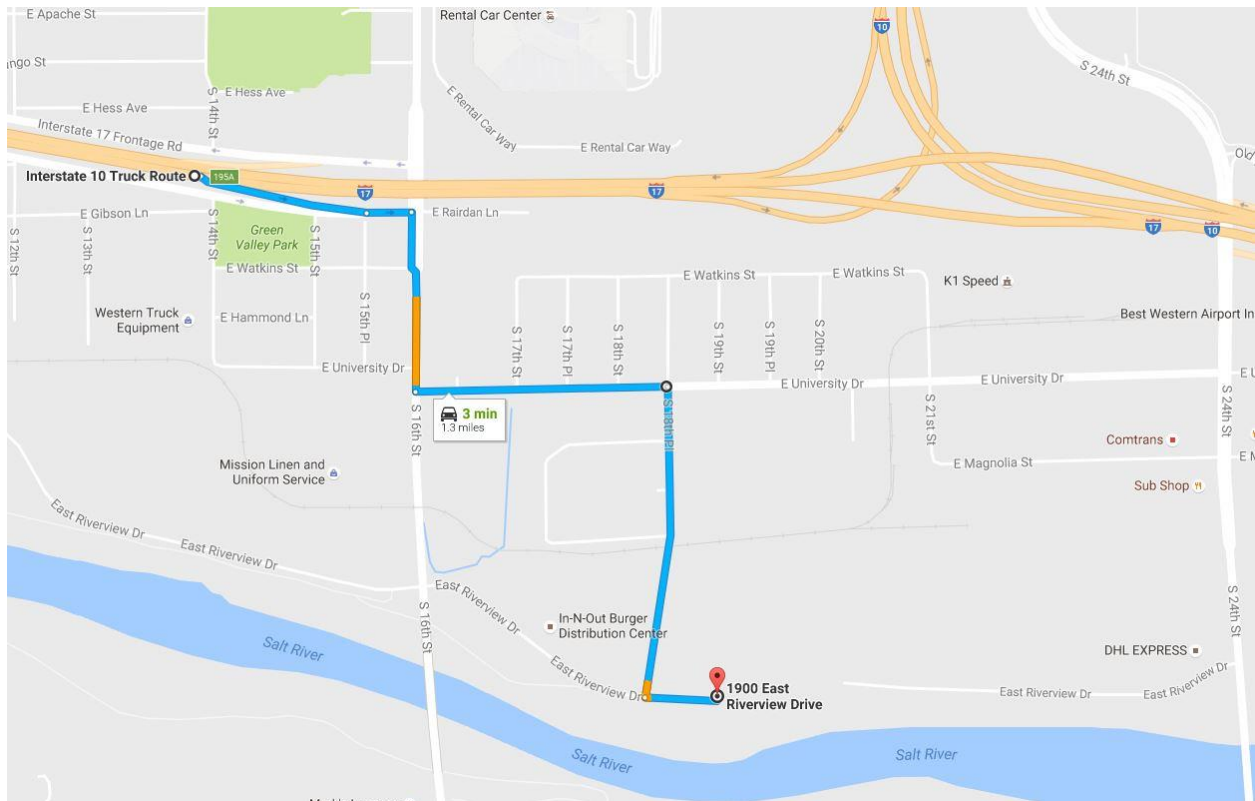

Rio Salado Trail Run

Saturday, February 3, 2018

Location & Times

Location

Begins next to the Riverview Drive Cul-De-Sac on the north bank.

Rio Salado along the Salt River

1900 E Riverview Drive

Phoenix, AZ 85034

Directions from the East Valley Area

Head west on I10 and take exit 150B 24th Street. Head south on 24th Street to University Drive. Head west on University Drive to 18th Place. Head south on 18th Place to Riverview Drive. Head east on Riverview Drive to Cul-De-Sac.

Directions from the West Valley Area

Head east on I17 (I10 Truck Route) and take exit 195A 16th Street. Head south on 16th Street to University Drive. Head east on University Drive to 18th Place. Head south on 18th Place to Riverview Drive. Head east on Riverview Drive to Cul-De-Sac.

Parking

Event is general parking with ample free parking along 18th Place. There is no parking on Riverview Drive.

Times

6:30 AM to 11:00 AM – Event Hours

6:30 AM to 7:45 AM – 10K & 5K Packet Pick Up & Onsite Registration