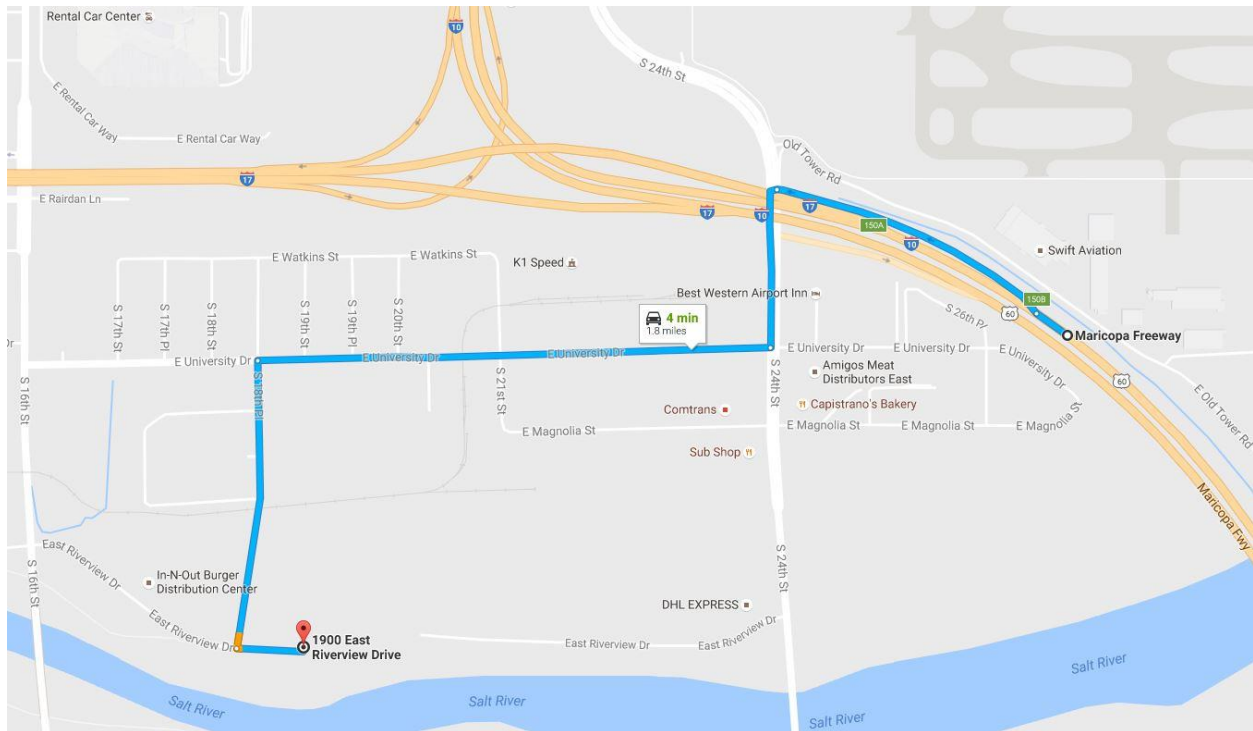

Rio Salado Trail Run

Saturday, February 3, 2018

Location & Times

Location

Begins next to the Riverview Drive Cul-De-Sac on the north bank.

Rio Salado along the Salt River

1900 E Riverview Drive

Phoenix, AZ 85034

Directions from the East Valley Area

Head west on I10 and take exit 150B 24th Street. Head south on 24th Street to University Drive. Head west on University Drive to 18th Place. Head south on 18th Place to Riverview Drive. Head east on Riverview Drive to Cul-De-Sac.

Directions from the West Valley Area

Head east on I17 (I10 Truck Route) and take exit 195A 16th Street. Head south on 16th Street to University Drive. Head east on University Drive to 18th Place. Head south on 18th Place to Riverview Drive. Head east on Riverview Drive to Cul-De-Sac.

Parking

Event is general parking with ample free parking along 18th Place. There is no parking on Riverview Drive.

Times

6:30 AM to 11:00 AM – Event Hours

6:30 AM to 7:45 AM – 10K & 5K Packet Pick Up & Onsite Registration